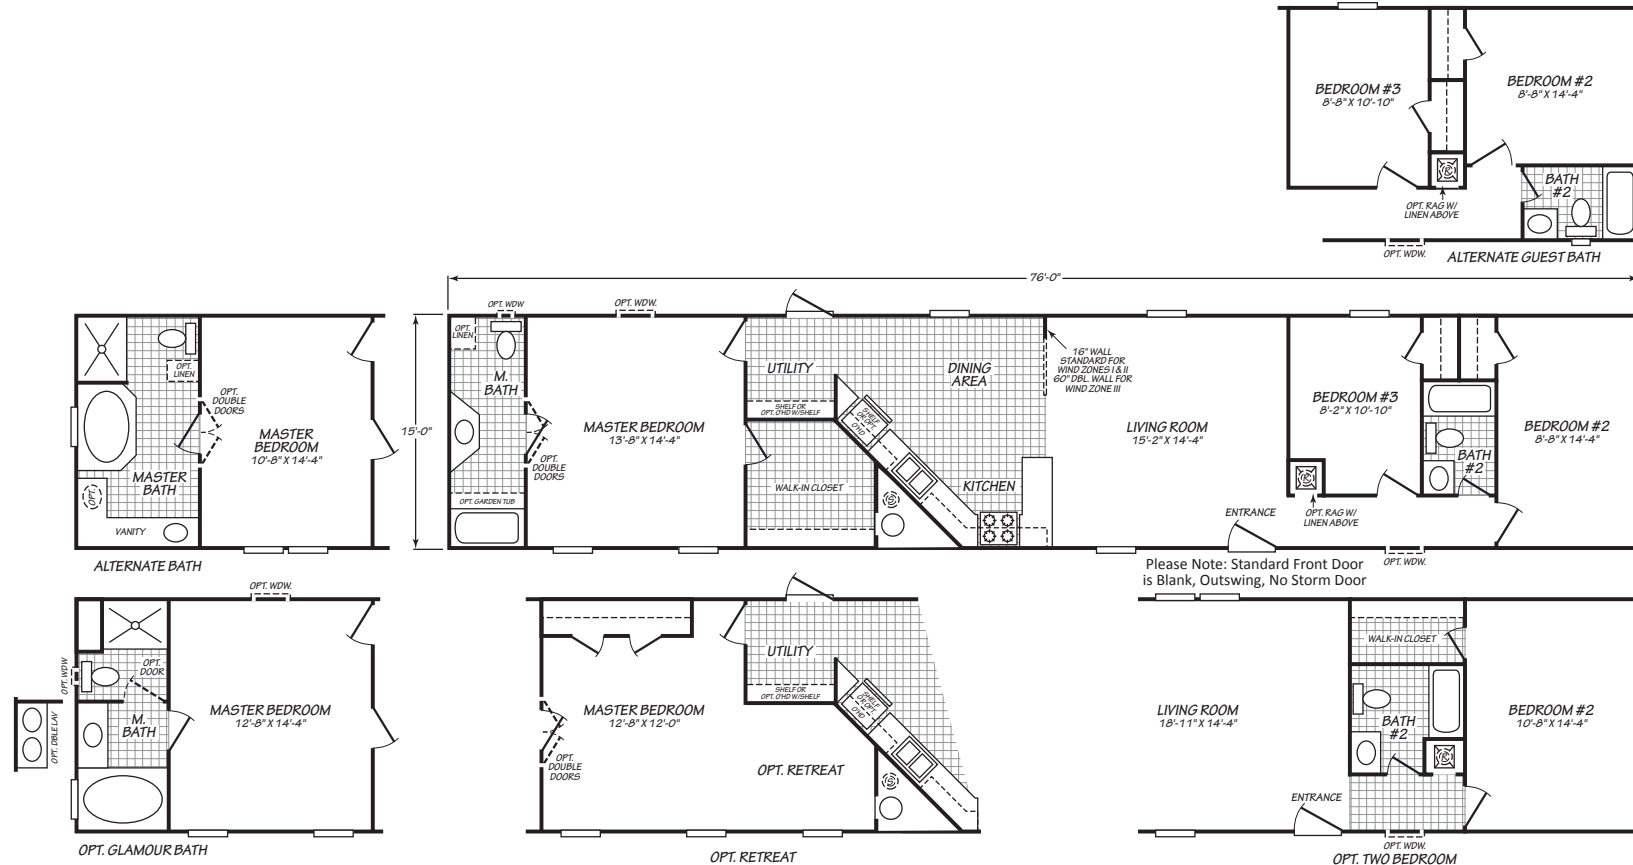

Astor

Westfield Classic Series

FactorySelectHomes

3 Bedrooms, 2 Baths
Approx. 1,140 Sq. Ft.

Last Updated: 10-11-19

Please Note: Standard Front Door is Blank, Outswing, No Storm Door

FactorySelectHomes

19280 Cortez Blvd.
Brooksville, FL 34601
1-800-716-6337