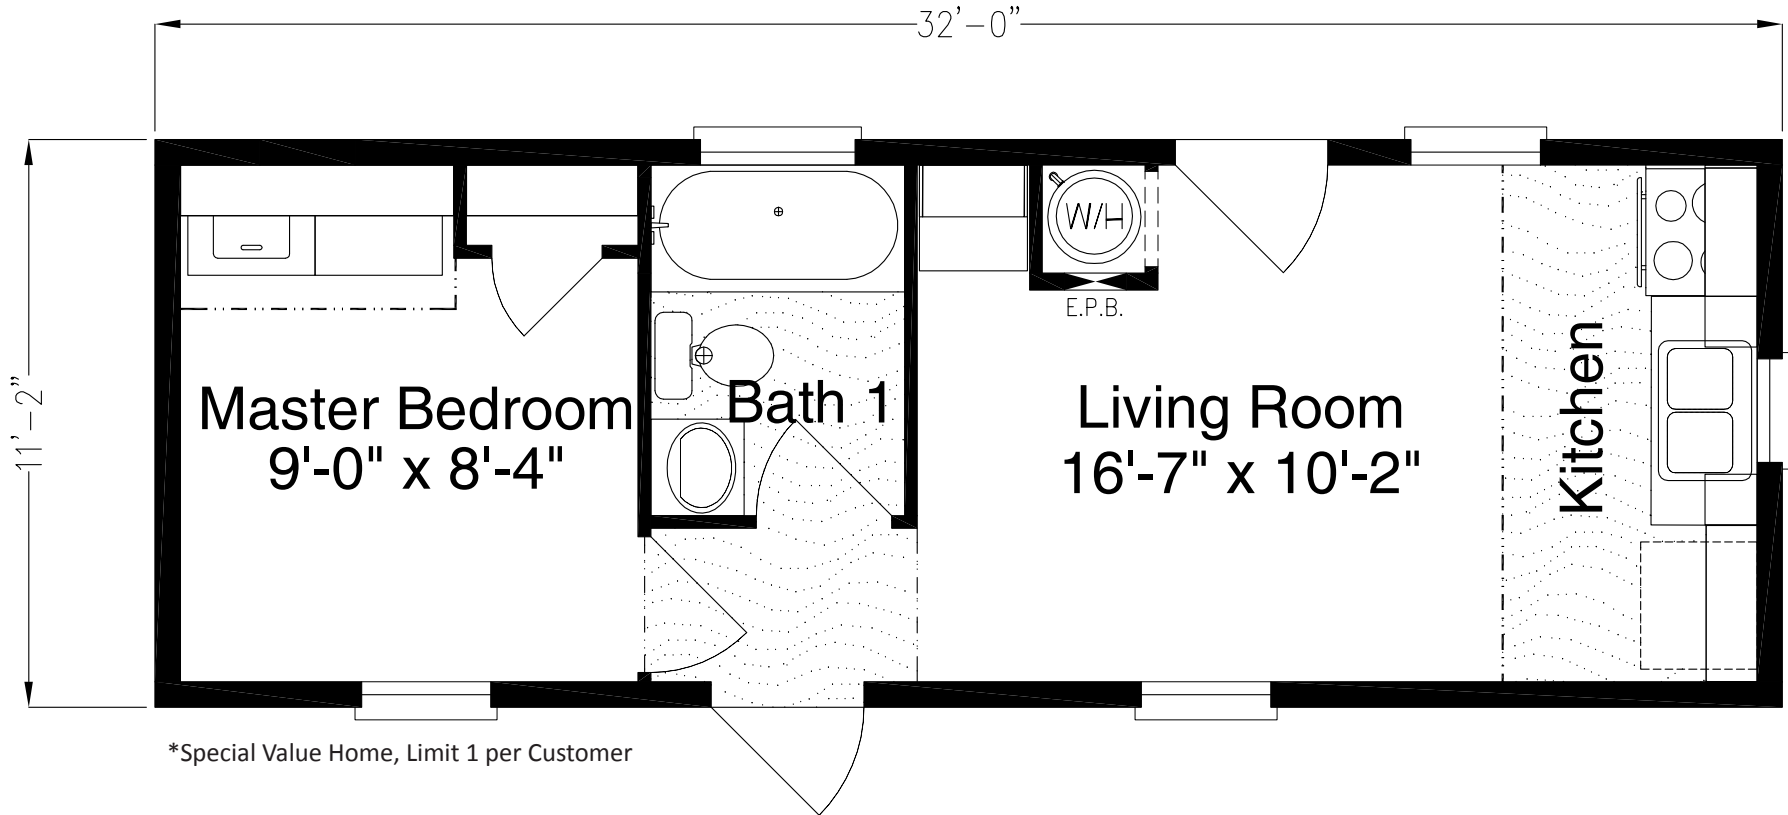

# Micro

Atlantic Series

**1 Bedroom, 1 Bath**  
**Approx. 357 Sq. Ft.**

Last Updated: 12-15-16

\*Special Value Home, Limit 1 per Customer

Factory Expo Home Centers  
 611 South Frontage Road  
 Plant City, Florida 33563