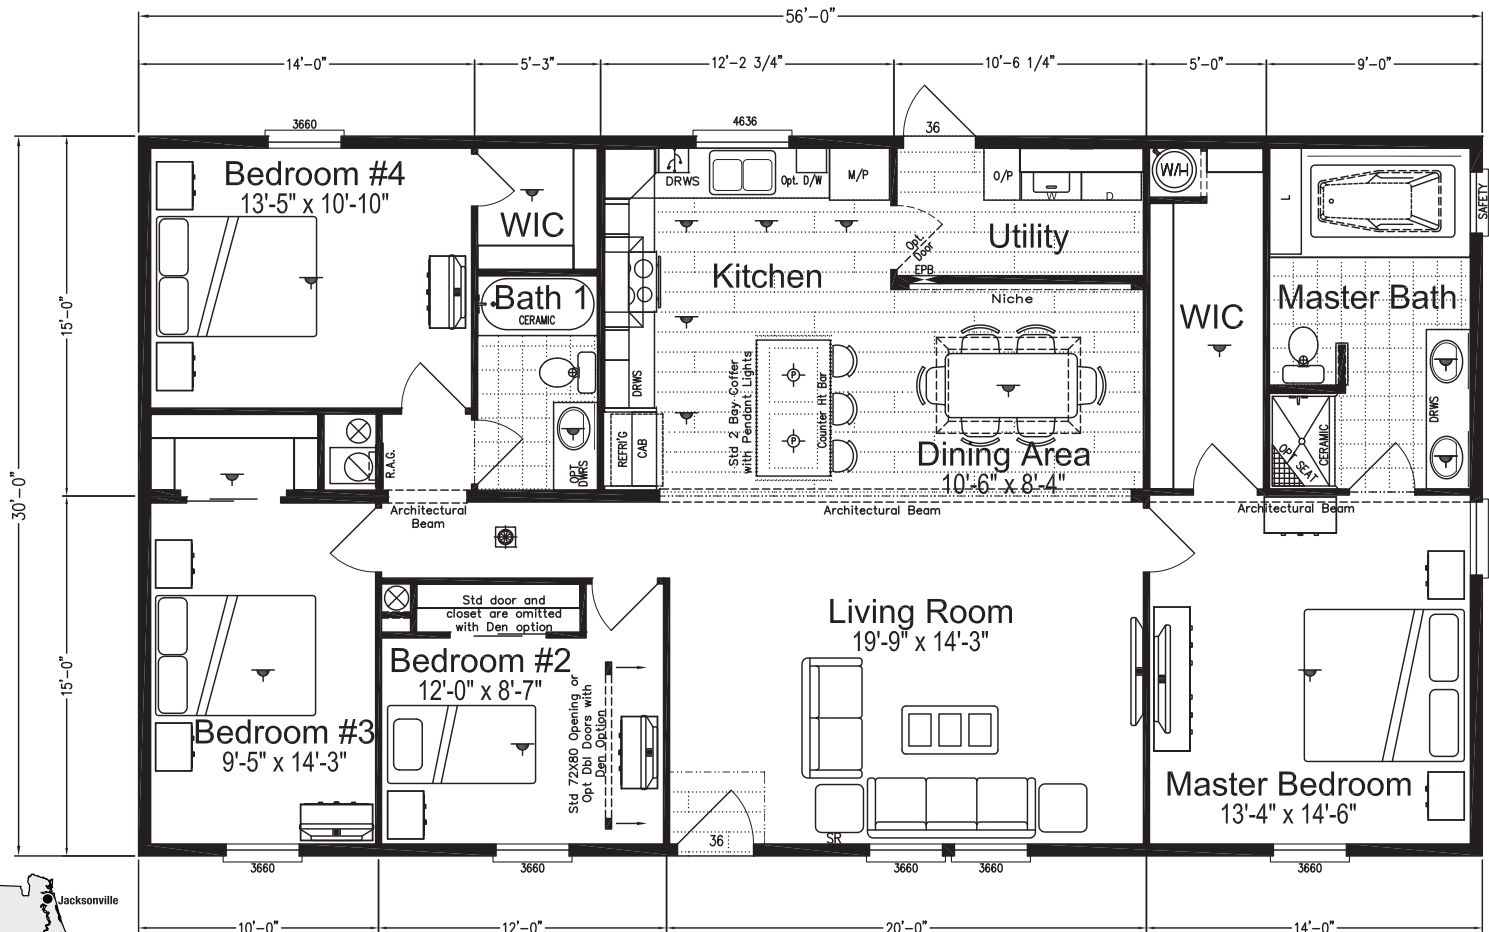

# Sunbird

Cape Manor Series

# Factory Expo

"Factory Direct Pricing" HOME CENTERS

4 Bedroom, 2 Bath  
Approx. 1,680 Sq. Ft.

Last Updated: 2-3-17

Factory Expo Home Centers  
611 South Frontage Road  
Plant City, Florida 33563

For Detailed Directions See Map On Our Website