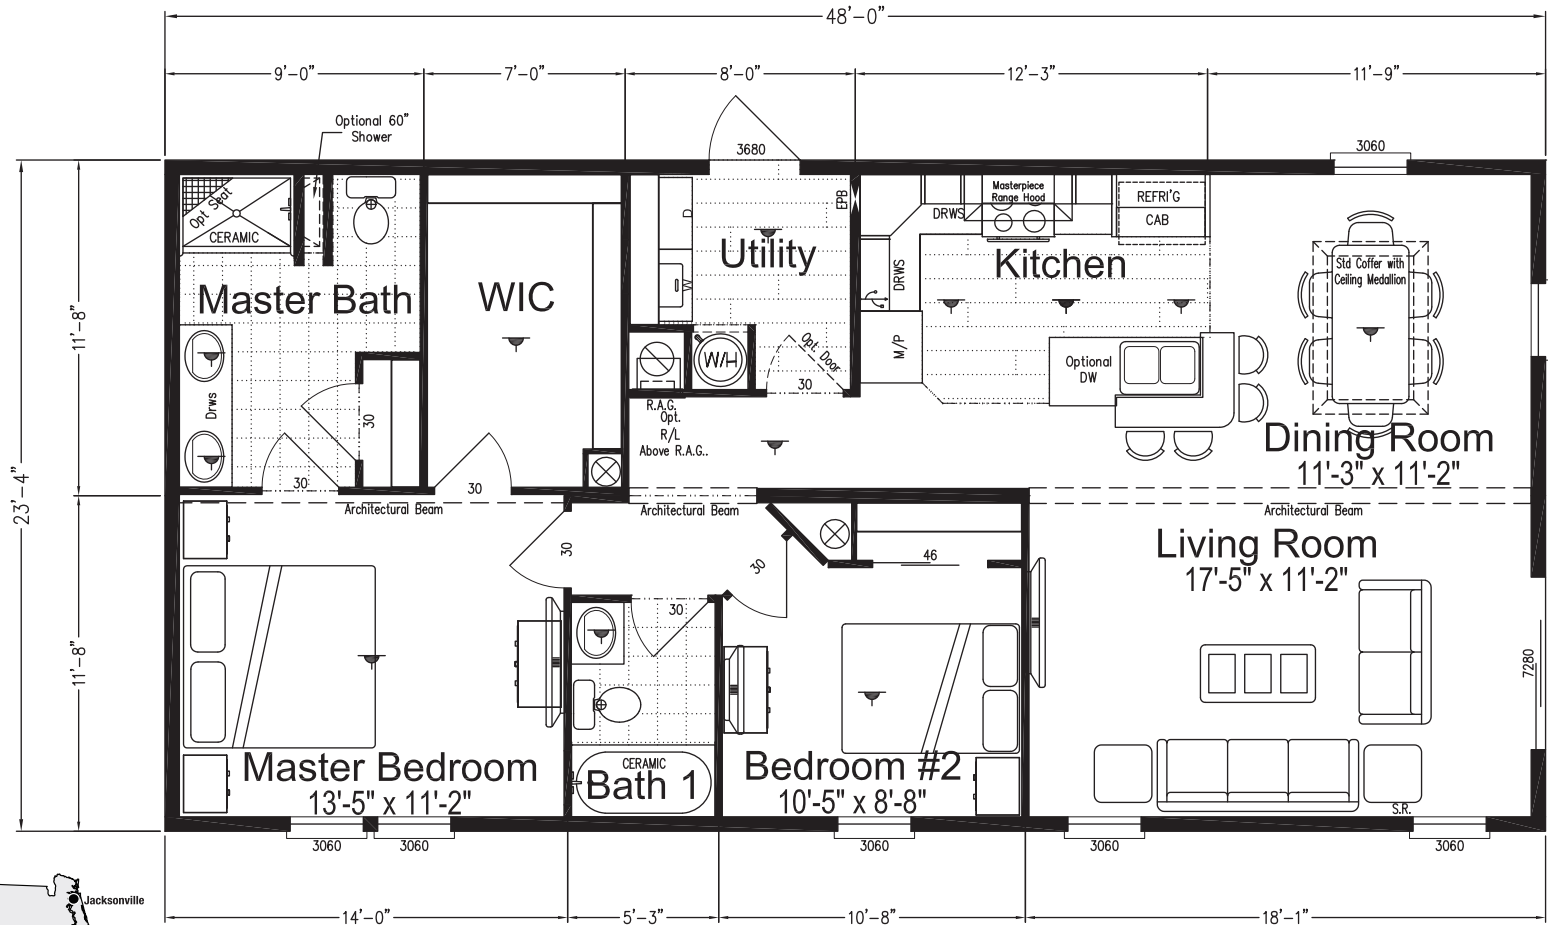

Sun Bay

Cape Manor Series

Factory Expo

"Factory Direct Pricing" HOME CENTERS

2 Bedroom, 2 Bath
Approx. 1,119 Sq. Ft.

Last Updated: 1-27-17

Factory Expo Home Centers
611 South Frontage Road
Plant City, Florida 33563