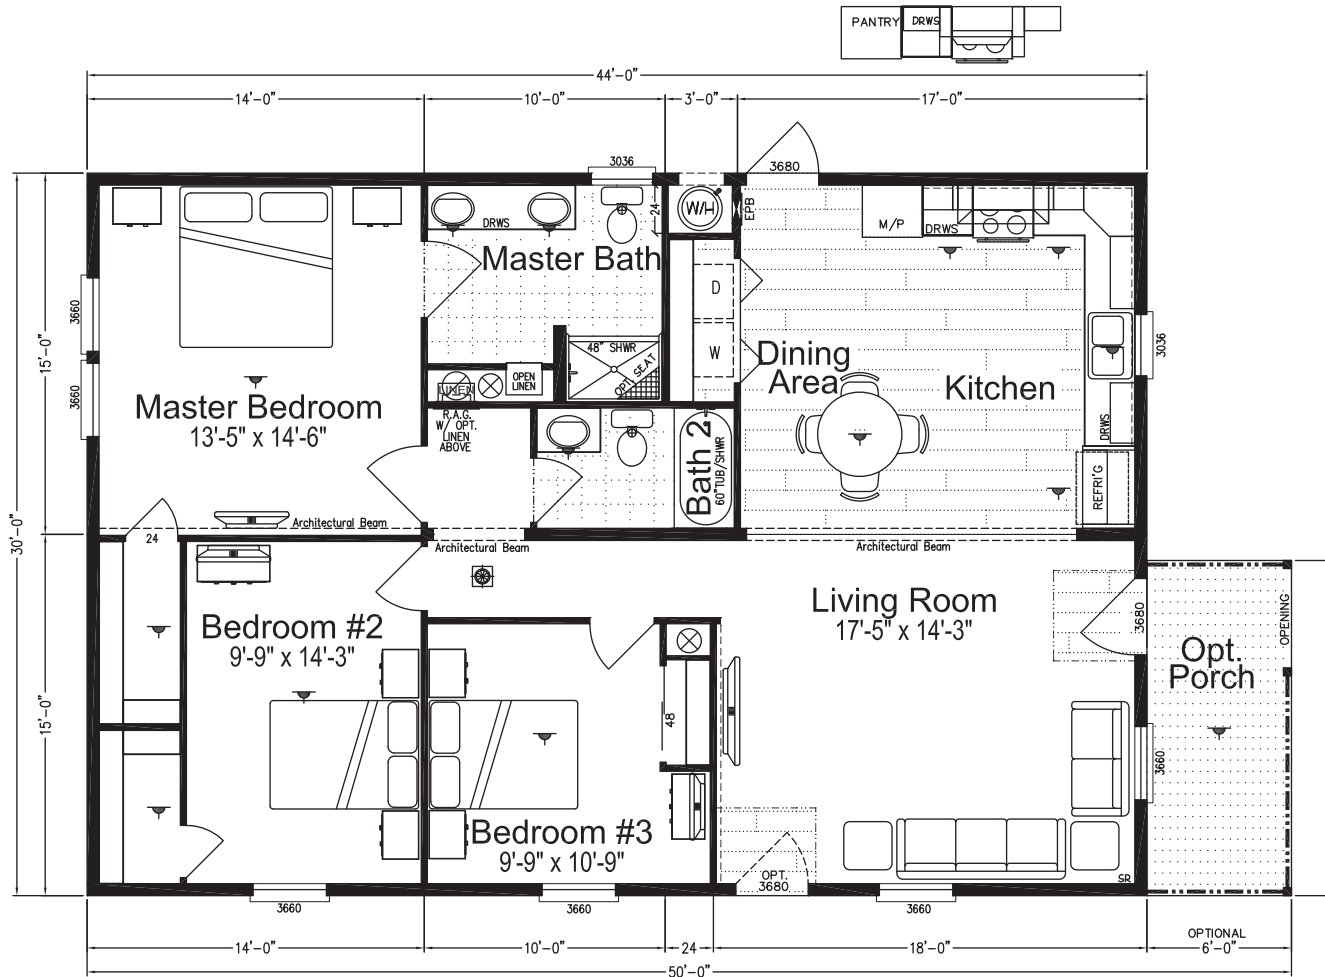

Shell Manor

Cape Manor Series

Factory Expo
 "Factory Direct Pricing" HOME CENTERS

3 Bedroom, 2 Bath
Approx. 1,320 Sq. Ft.

Last Updated: 1-27-17

Factory Expo Home Centers
 611 South Frontage Road
 Plant City, Florida 33563