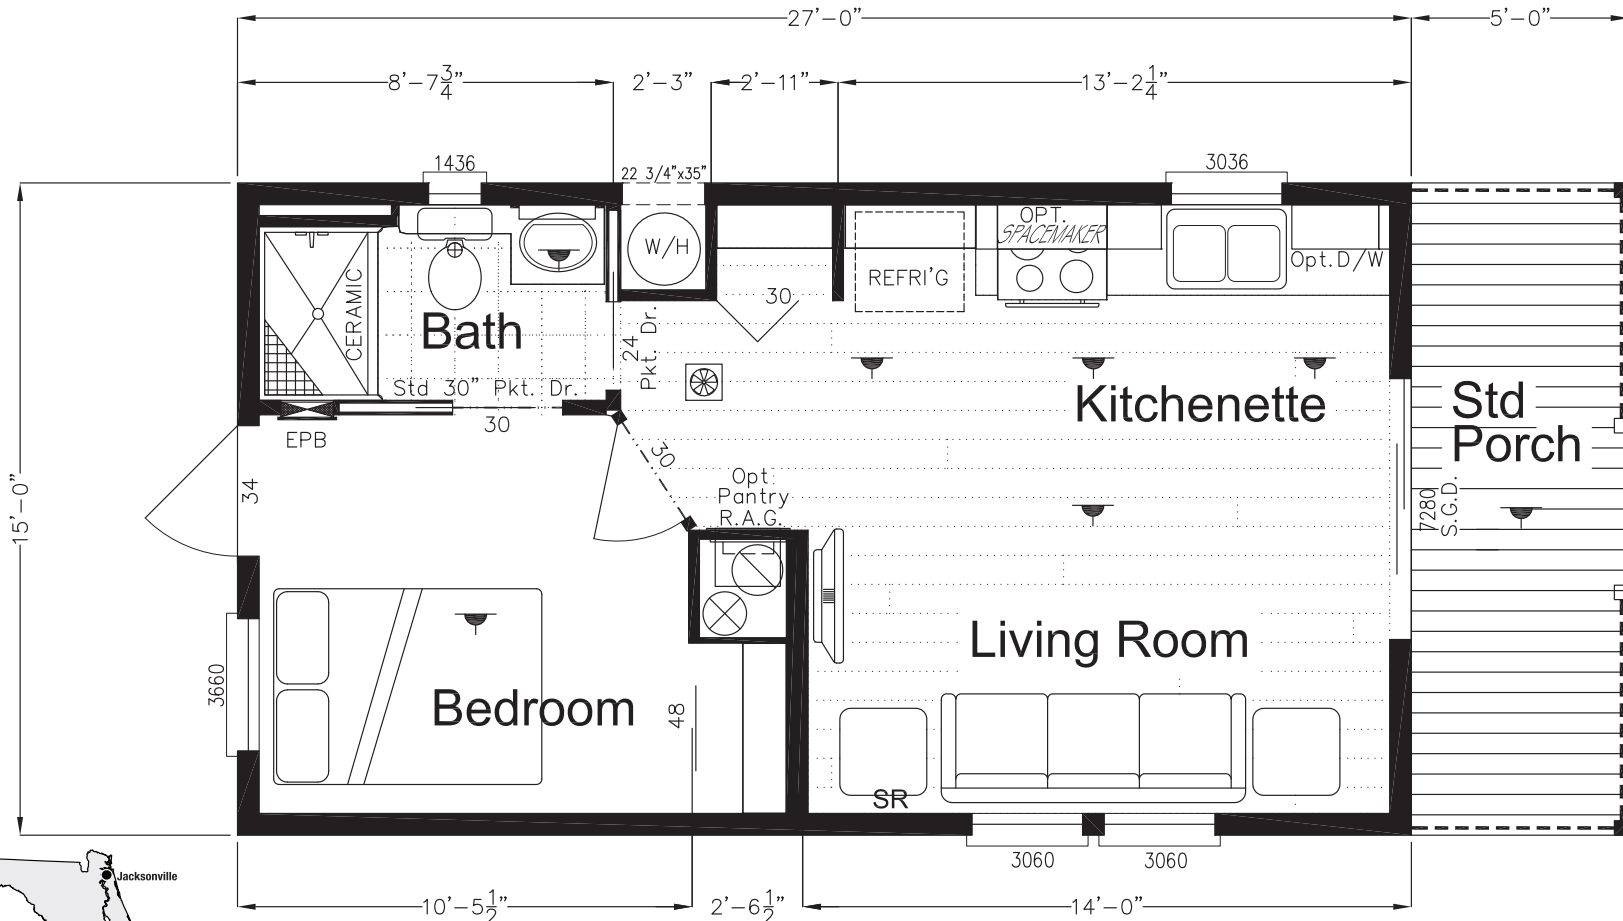

# Sanderling

Cape Manor Series

# Factory Expo

"Factory Direct Pricing" HOME CENTERS

1 Bedroom, 1 Bath  
 Approx. 480 Sq. Ft. (porch included)

Last Updated: 1-27-17

For Detailed Directions See Map On Our Website

I authorize Factory Expo Home Centers to build my house, per this plan.