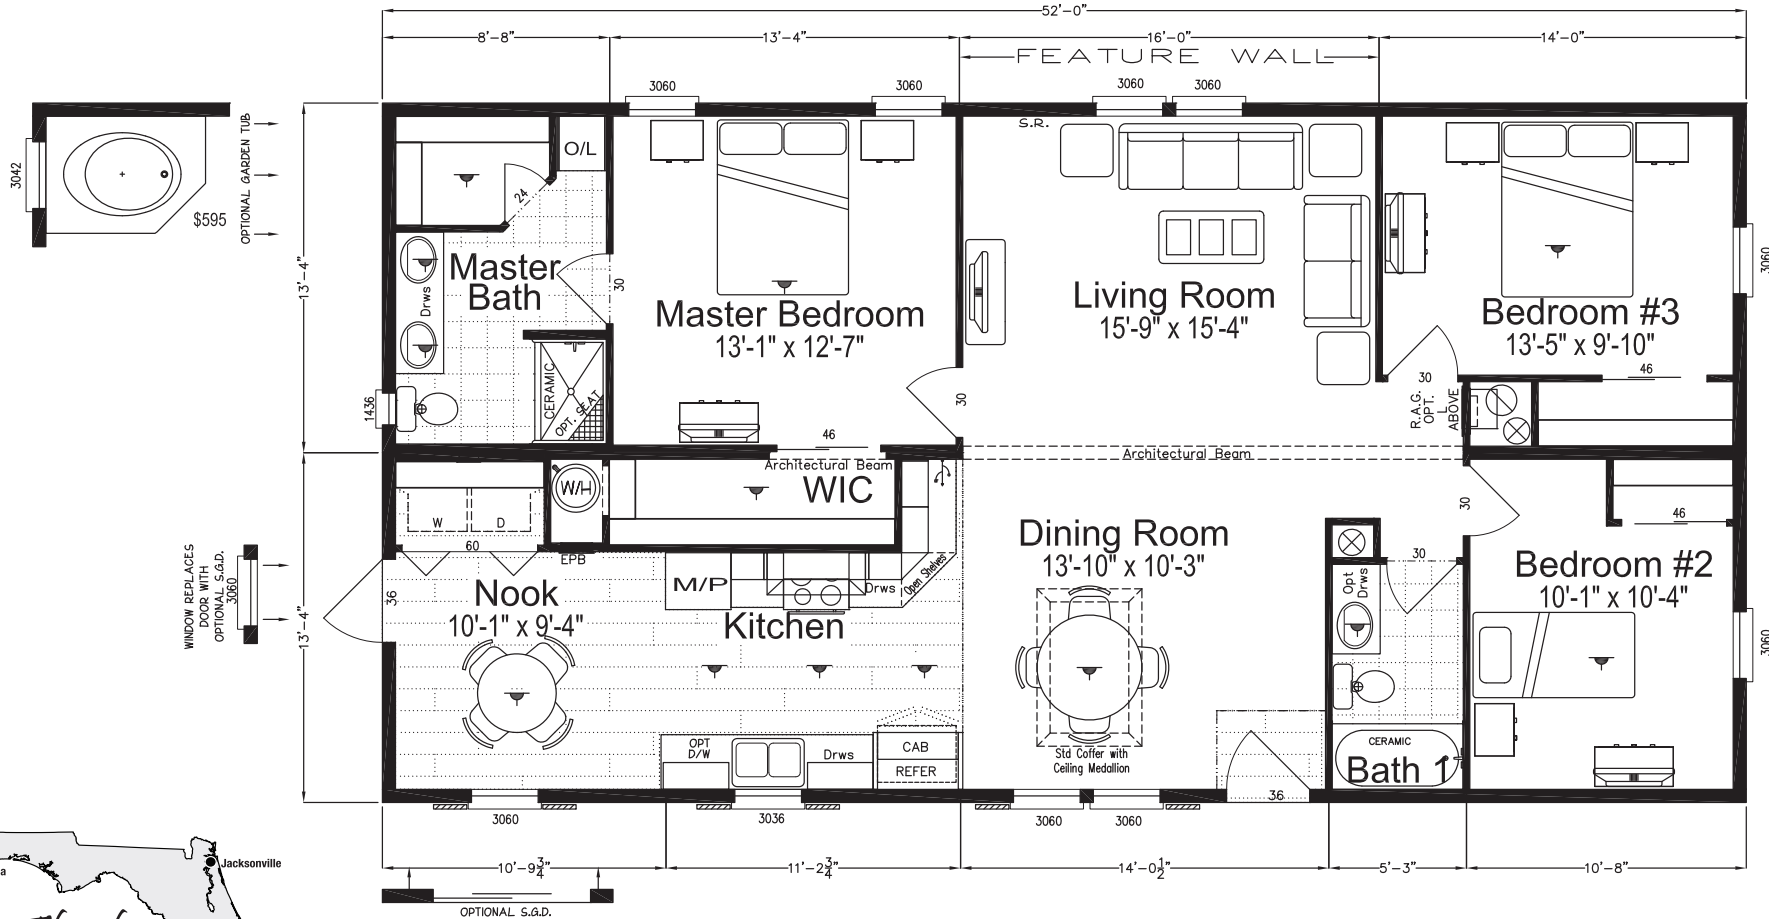

Rockland

Cape Manor Series

Factory Expo

"Factory Direct Pricing" HOME CENTERS

3 Bedroom, 2 Bath
Approx. 1,387 Sq. Ft.

Last Updated: 1-27-17

For Detailed Directions See Map On Our Website

I authorize Factory Expo Home Centers to build my house, per this plan.