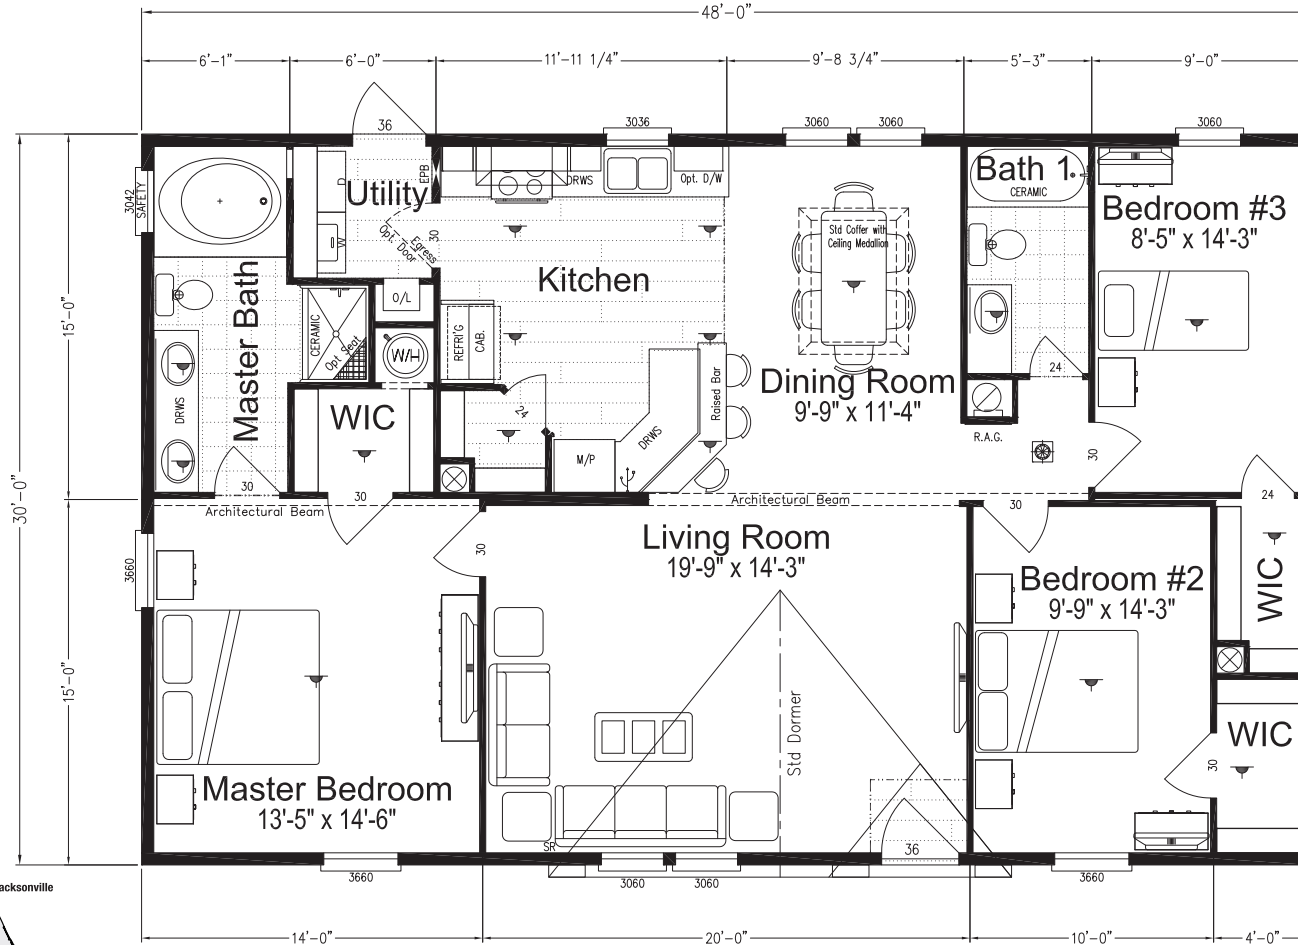

Palm Beach

Cape Manor Series

Factory Expo

"Factory Direct Pricing" HOME CENTERS

3 Bedroom, 2 Bath
Approx. 1,440 Sq. Ft.

Last Updated: 1-27-17

For Detailed Directions See Map On Our Website

I authorize Factory Expo Home Centers to build my house, per this plan.