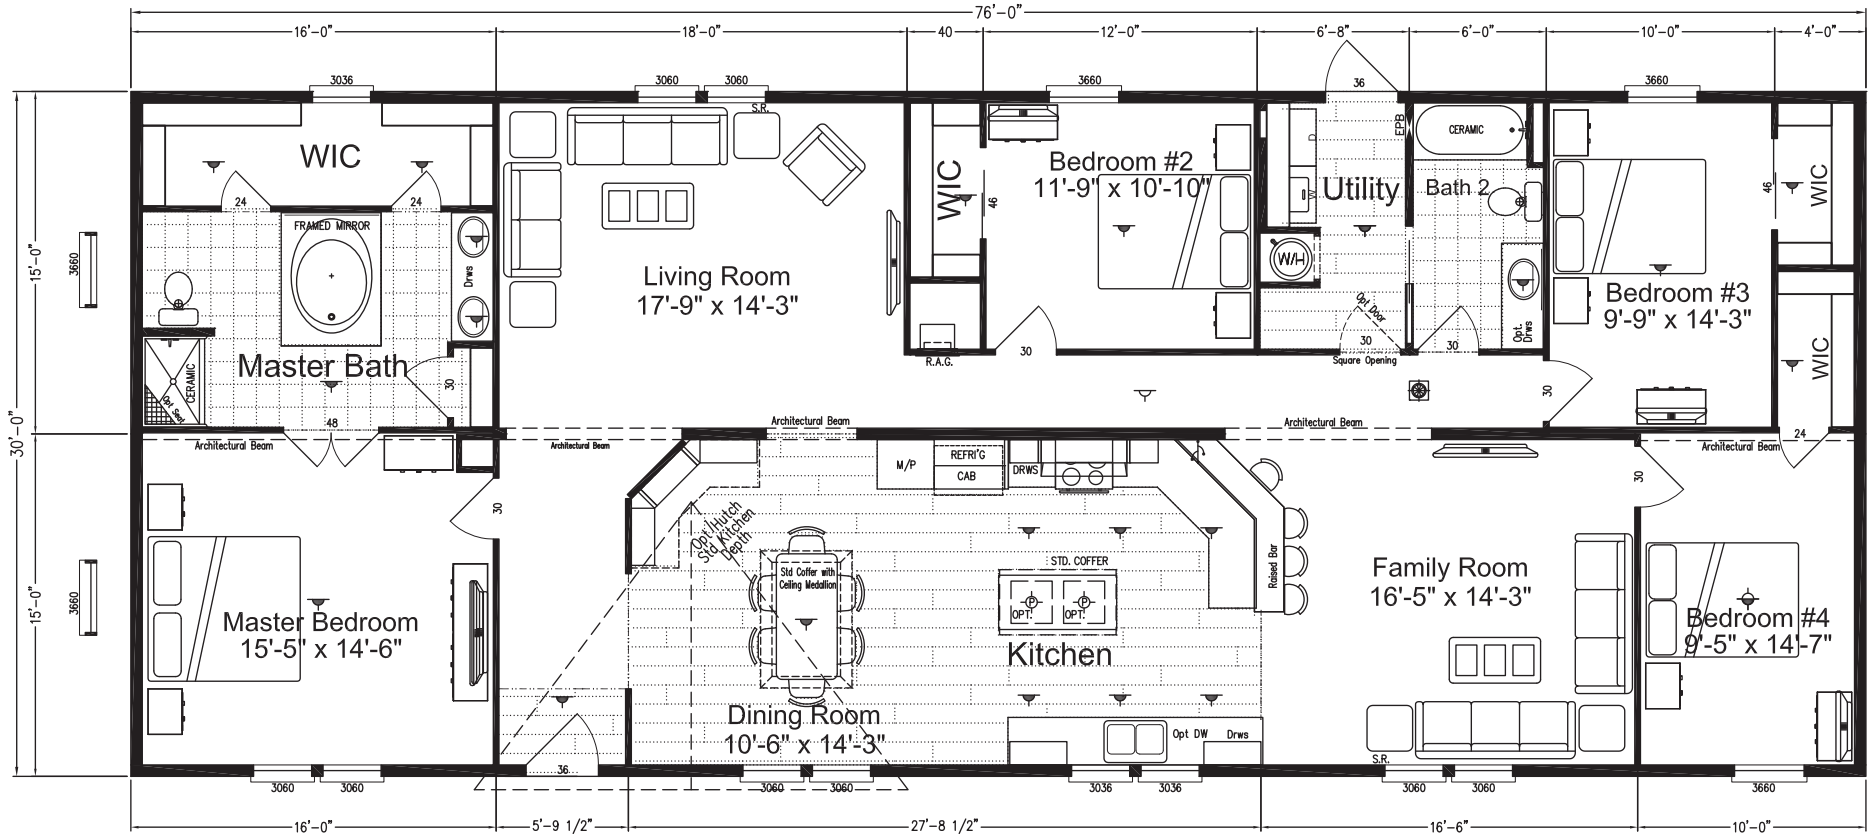

Mariner

Cape Manor Series

Factory Expo

"Factory Direct Pricing" HOME CENTERS

4 Bedroom, 2 Bath
Approx. 2,280 Sq. Ft.

Last Updated: 1-27-17

For Detailed Directions See Map On Our Website

I authorize Factory Expo Home Centers to build my house, per this plan.