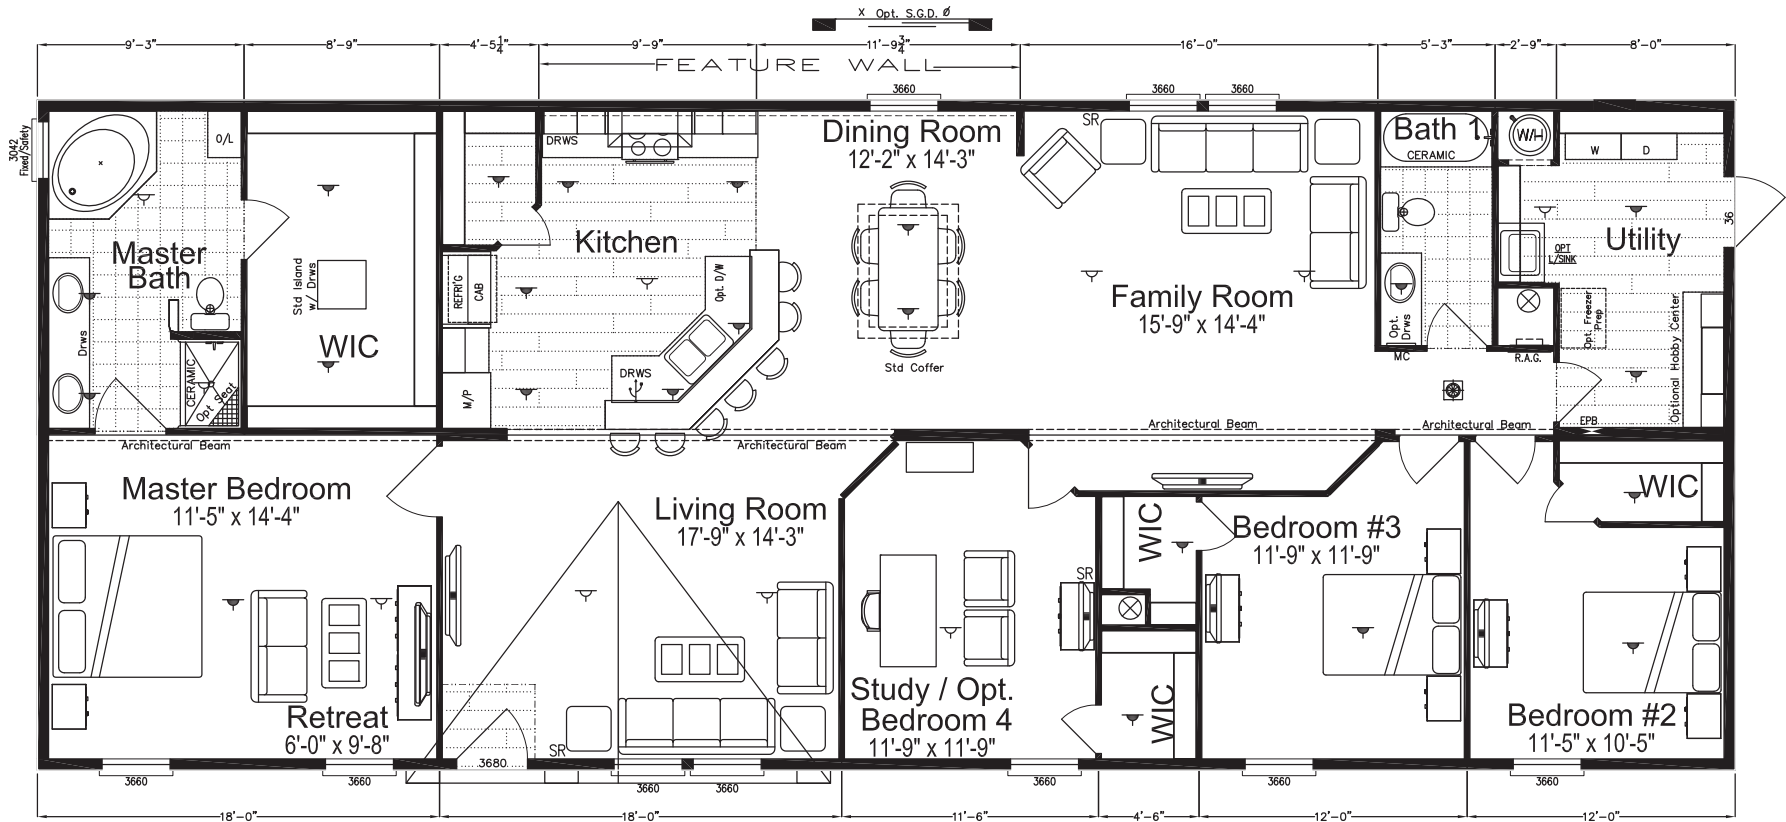

# Marina

Cape Manor Series

# Factory Expo

"Factory Direct Pricing" HOME CENTERS

4 Bedroom, 2 Bath  
Approx. 2,280 Sq. Ft.

Last Updated: 1-27-17

For Detailed Directions See Map On Our Website

I authorize Factory Expo Home Centers to build my house, per this plan.