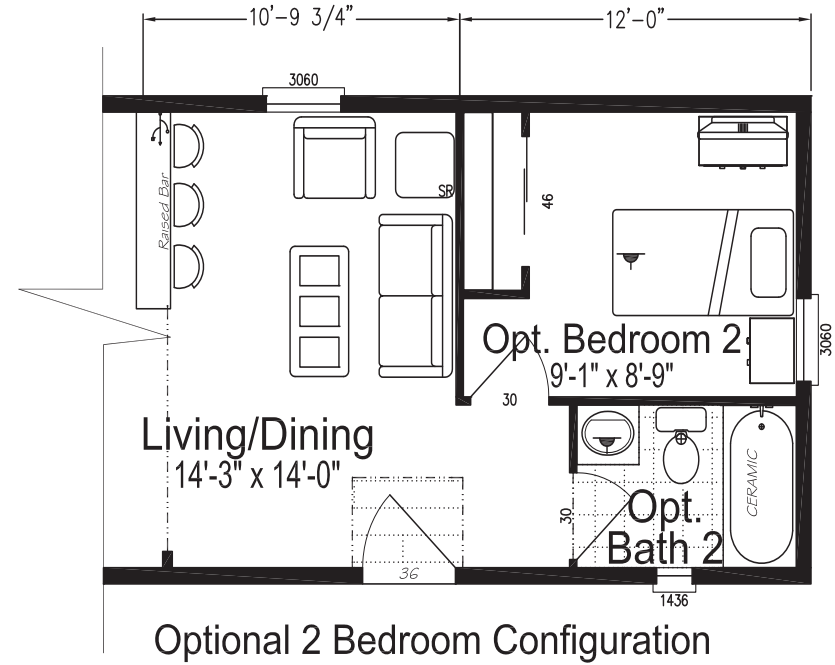

# Factory Expo

"Factory Direct Pricing" HOME CENTERS

1 Bedroom, 1 Bath  
Approx. 540 Sq. Ft.

Last Updated: 1-27-17

Factory Expo Home Centers  
611 South Frontage Road  
Plant City, Florida 33563

For Detailed Directions See Map On Our Website