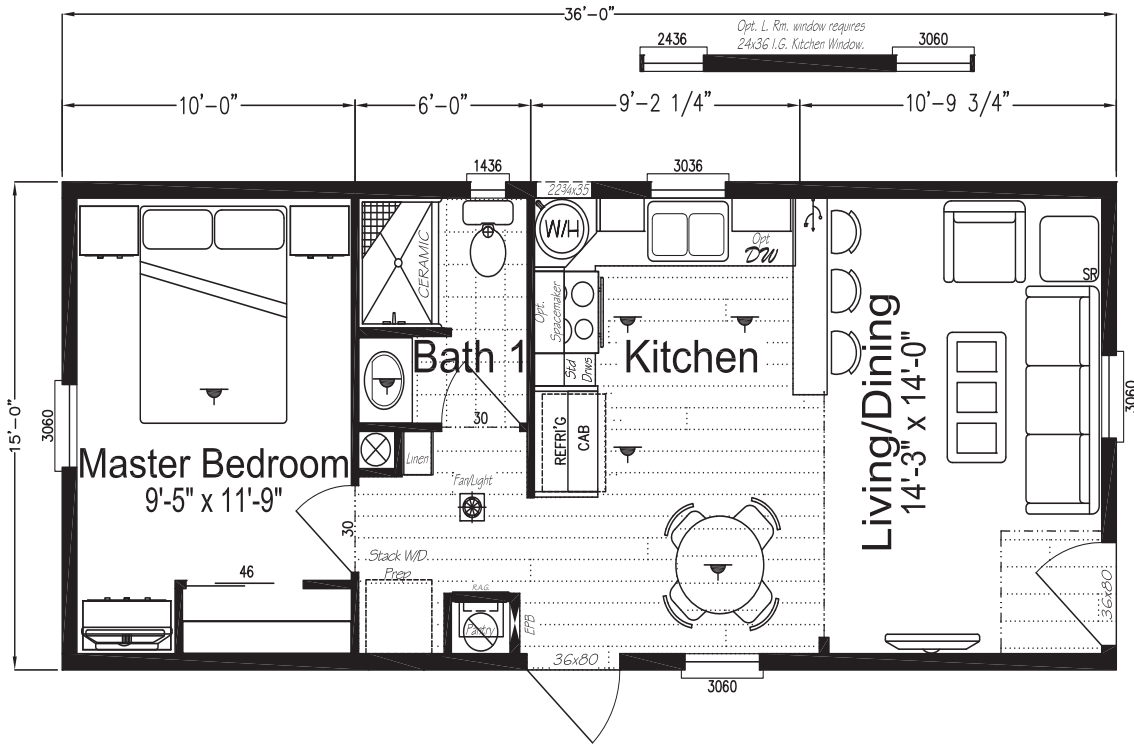

# Islander

Cape Manor Series

# Factory Expo

"Factory Direct Pricing" HOME CENTERS

1 Bedroom, 1 Bath  
Approx. 540 Sq. Ft.

Last Updated: 1-27-17

Factory Expo Home Centers  
611 South Frontage Road  
Plant City, Florida 33563

For Detailed Directions See Map On Our Website