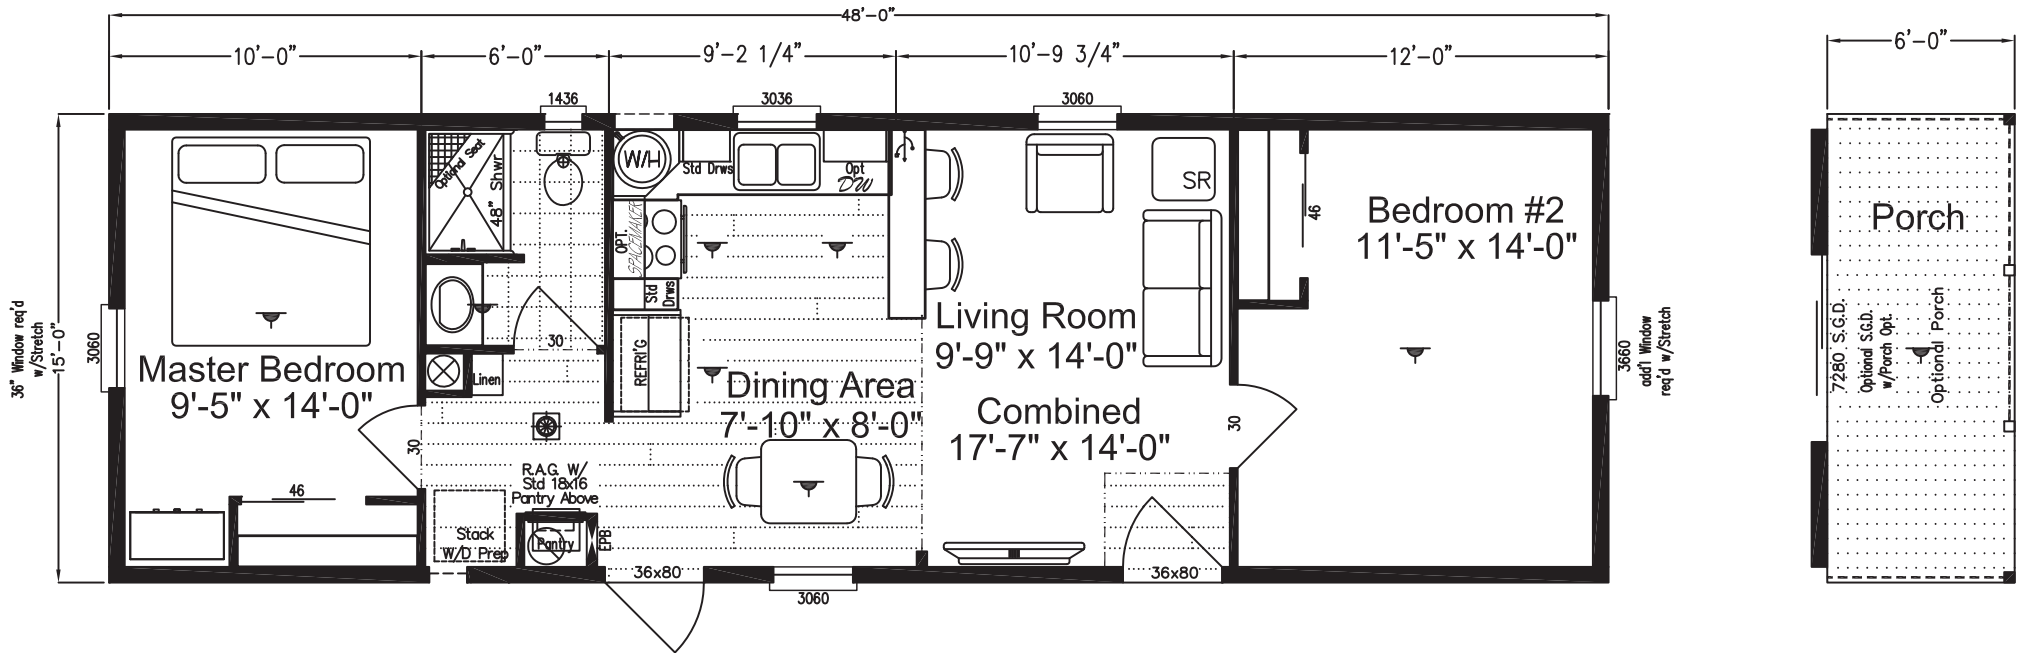

High Seas

Cape Manor Series

Factory Expo
 "Factory Direct Pricing" HOME CENTERS

2 Bedroom, 1 Bath
Approx. 720 Sq. Ft.

Last Updated: 1-27-17

For Detailed Directions See Map On Our Website

I authorize Factory Expo Home Centers to build my house, per this plan.