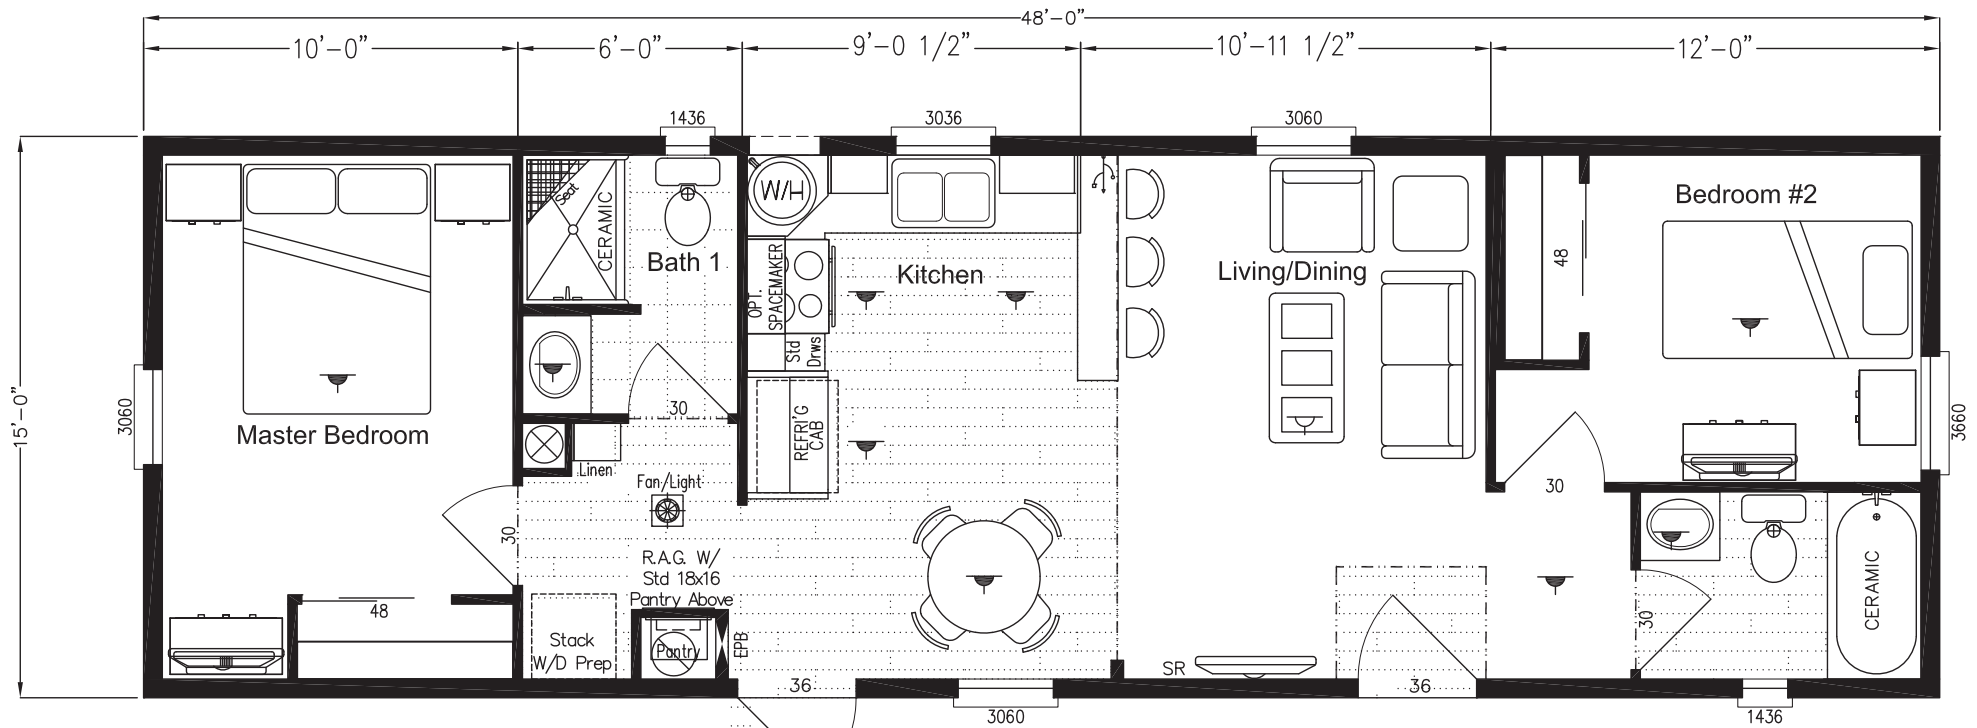

High Seas II

Cape Manor Series

Factory Expo
 "Factory Direct Pricing" HOME CENTERS

2 Bedroom, 2 Bath
Approx. 720 Sq. Ft.

Last Updated: 1-27-17

For Detailed Directions See Map On Our Website

I authorize Factory Expo Home Centers to build my house, per this plan.
 X _____
 Customer Signature/Date