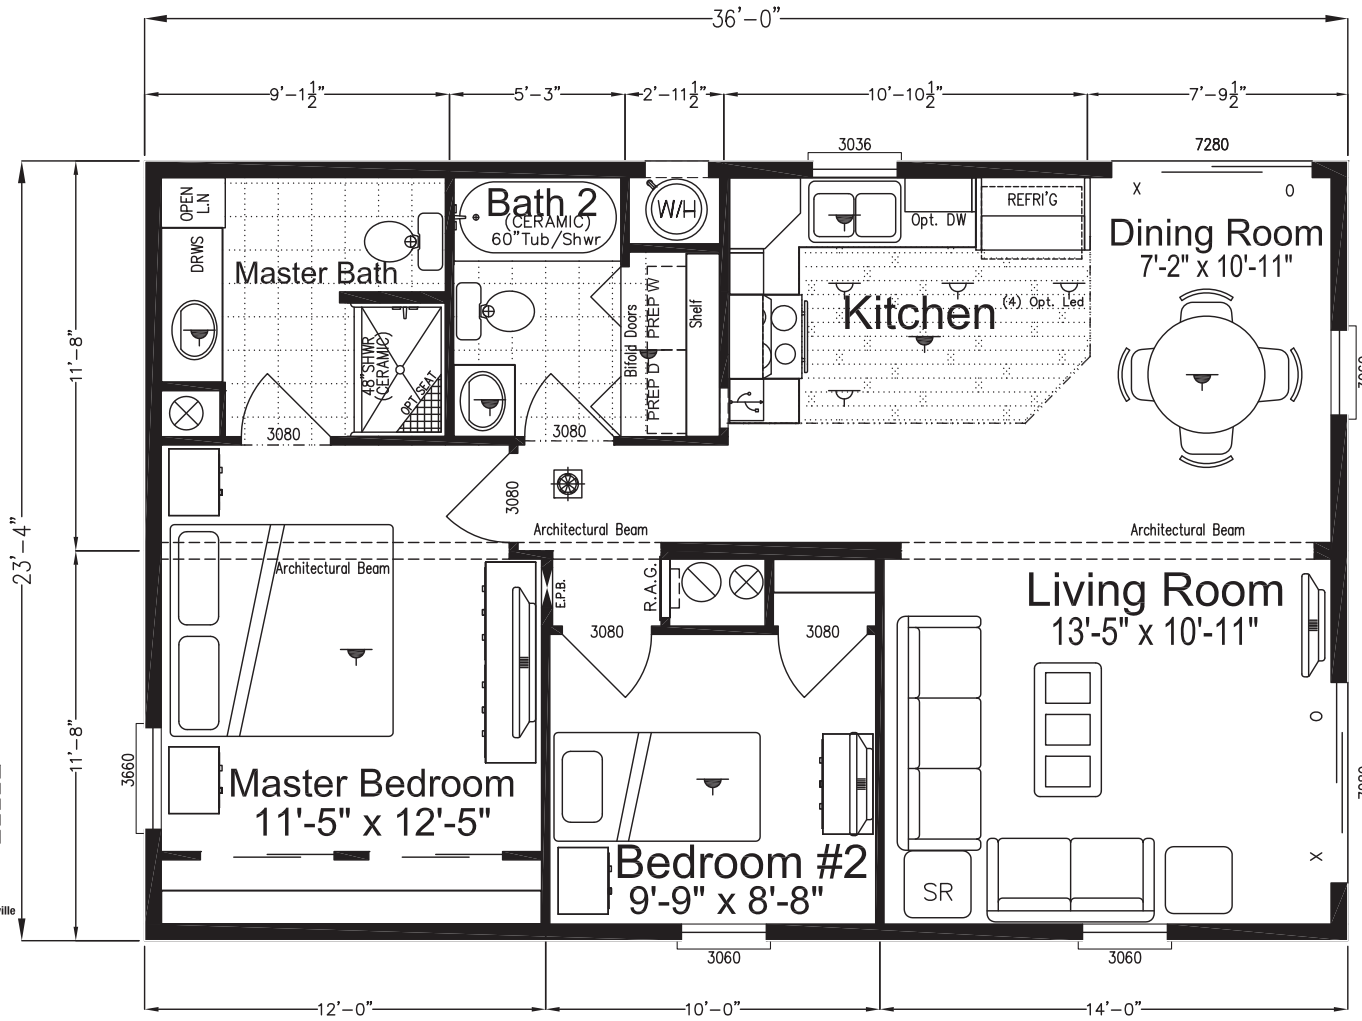

# Gulfport II

Atlantic Series

# Factory Expo

"Factory Direct Pricing" HOME CENTERS

2 Bedroom, 2 Bath  
Approx. 840 Sq. Ft.

Last Updated: 1-27-17

STD. LED LIGHTS  
OPT. LED LIGHTS

Factory Expo Home Centers  
611 South Frontage Road  
Plant City, Florida 33563