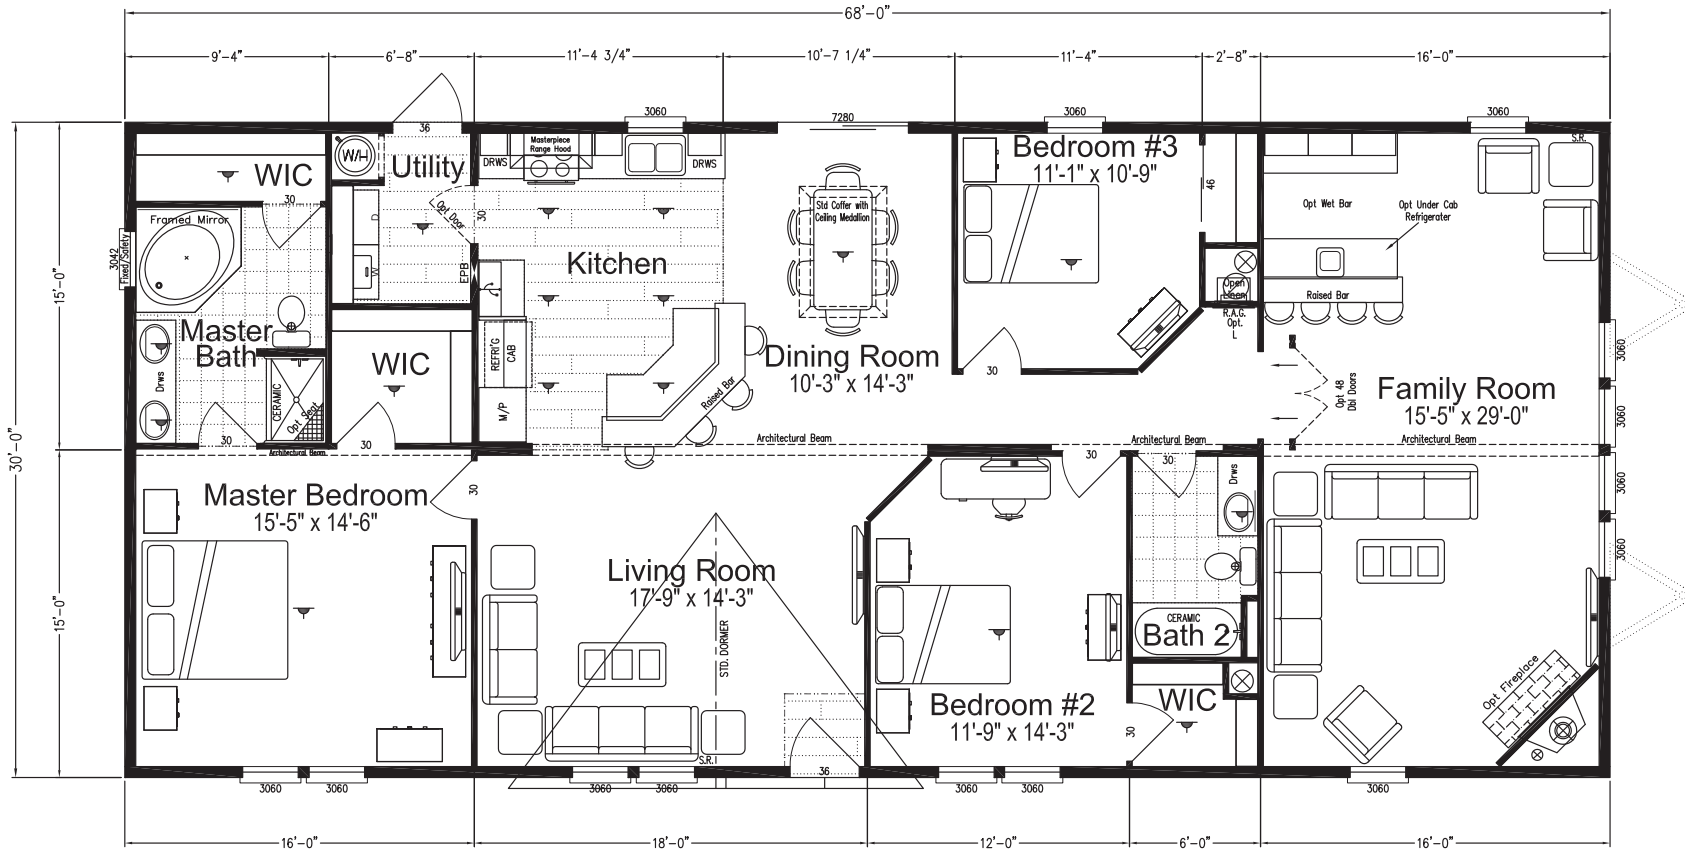

Everglade

Cape Manor Series

Factory Expo

"Factory Direct Pricing" HOME CENTERS

3 Bedroom, 2 Bath
Approx. 2,040 Sq. Ft.

Last Updated: 1-27-17

For Detailed Directions See Map On Our Website

I authorize Factory Expo Home Centers to build my house, per this plan.