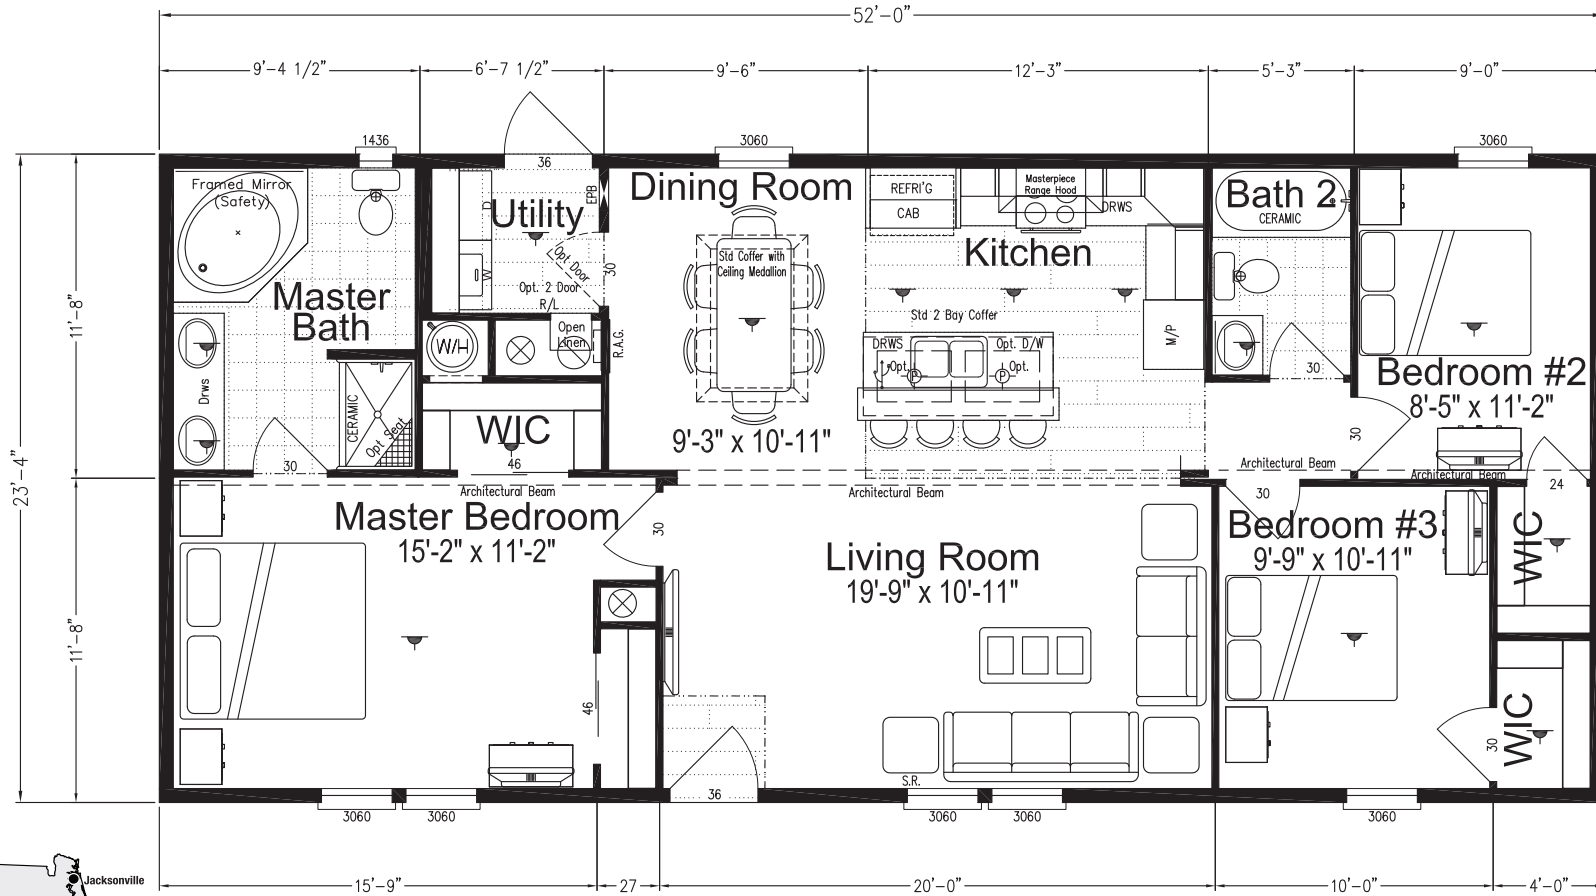

Cypress

Cape Manor Series

Factory Expo

"Factory Direct Pricing" HOME CENTERS

3 Bedroom, 2 Bath
Approx. 1,248 Sq. Ft.

Last Updated: 1-27-17

For Detailed Directions See Map On Our Website

I authorize Factory Expo Home Centers to build my house, per this plan.