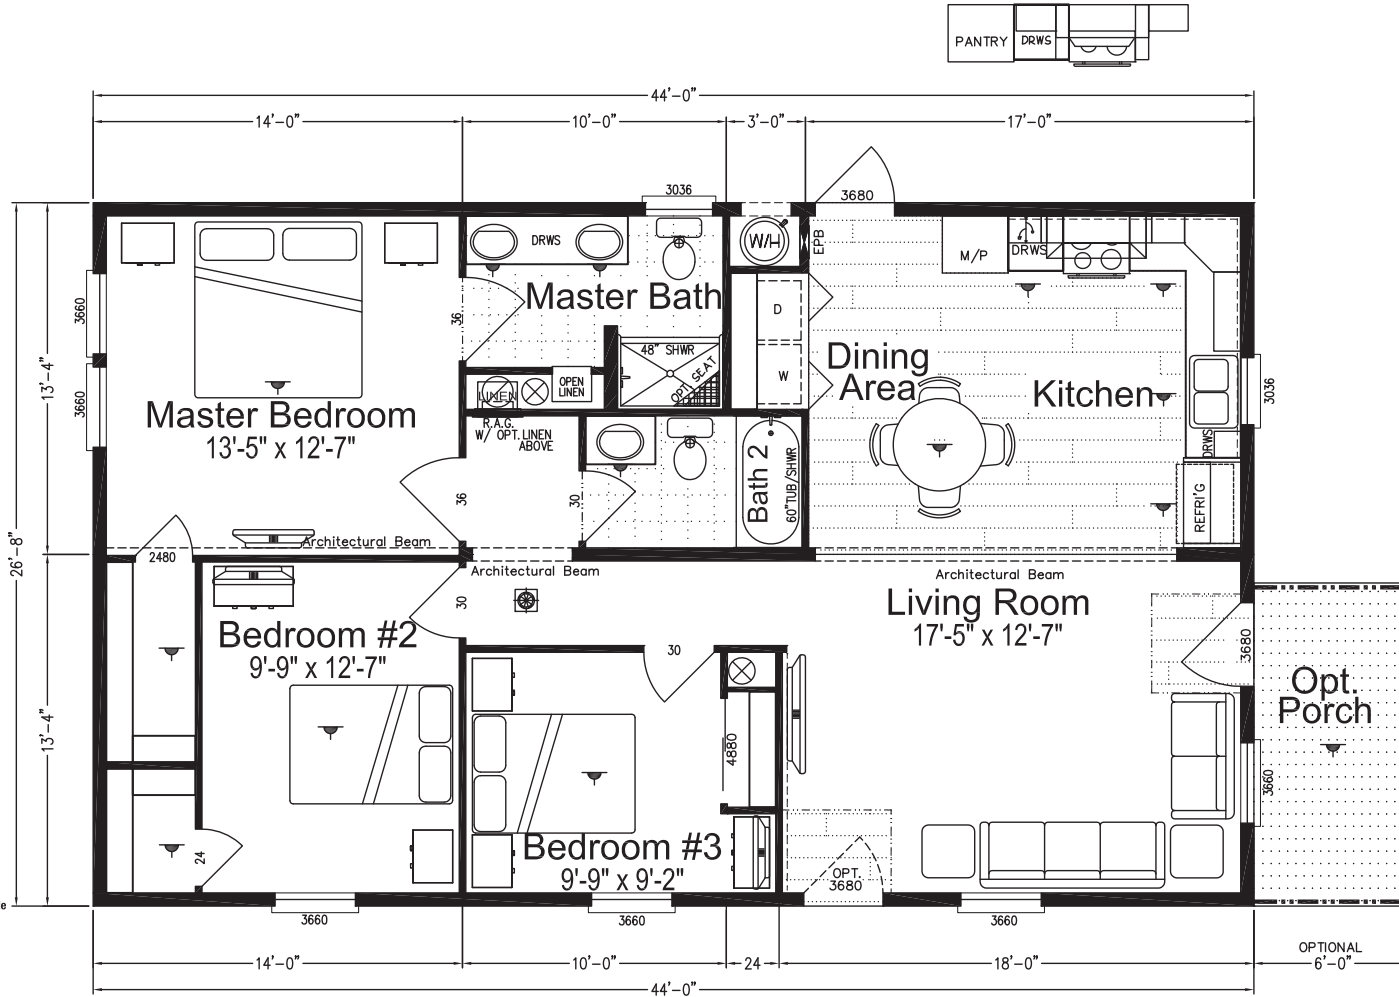

Coral

Cape Manor Series

Factory Expo

"Factory Direct Pricing" HOME CENTERS

3 Bedroom, 2 Bath
Approx. 1,173 Sq. Ft.

Last Updated: 1-27-17

For Detailed Directions See Map On Our Website

I authorize Factory Expo Home Centers to build my house, per this plan.