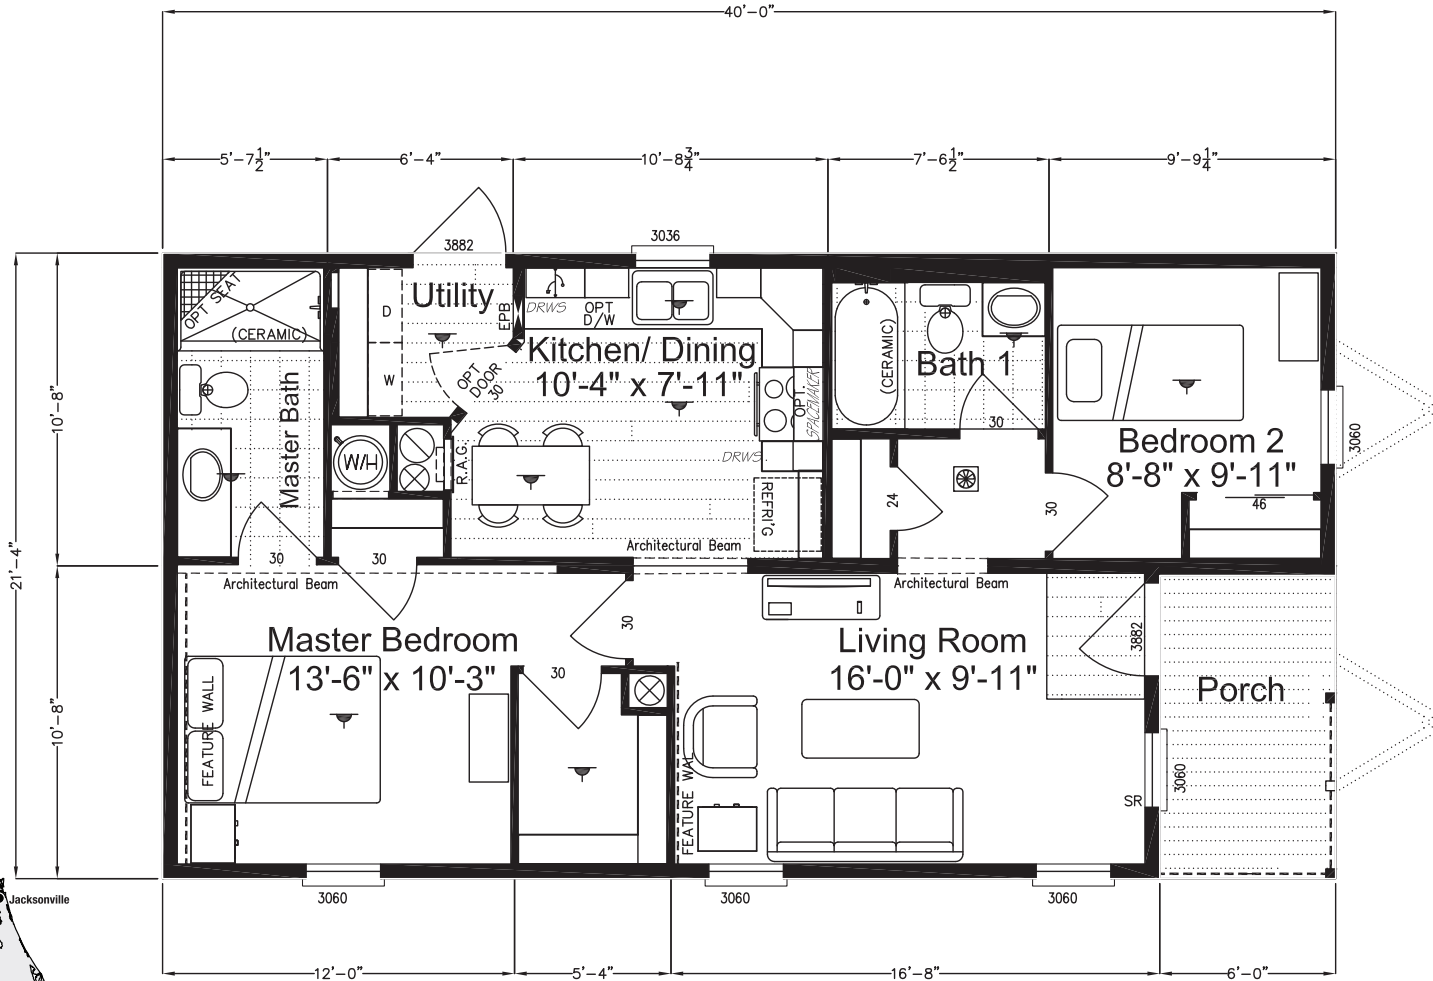

Clipper

Atlantic Series

Factory Expo

"Factory Direct Pricing" HOME CENTERS

2 Bedroom, 2 Bath
 Approx. 853 Sq. Ft. (includes Porch)

Last Updated: 1-27-17

For Detailed Directions See Map On Our Website

I authorize Factory Expo Home Centers to build my house, per this plan.