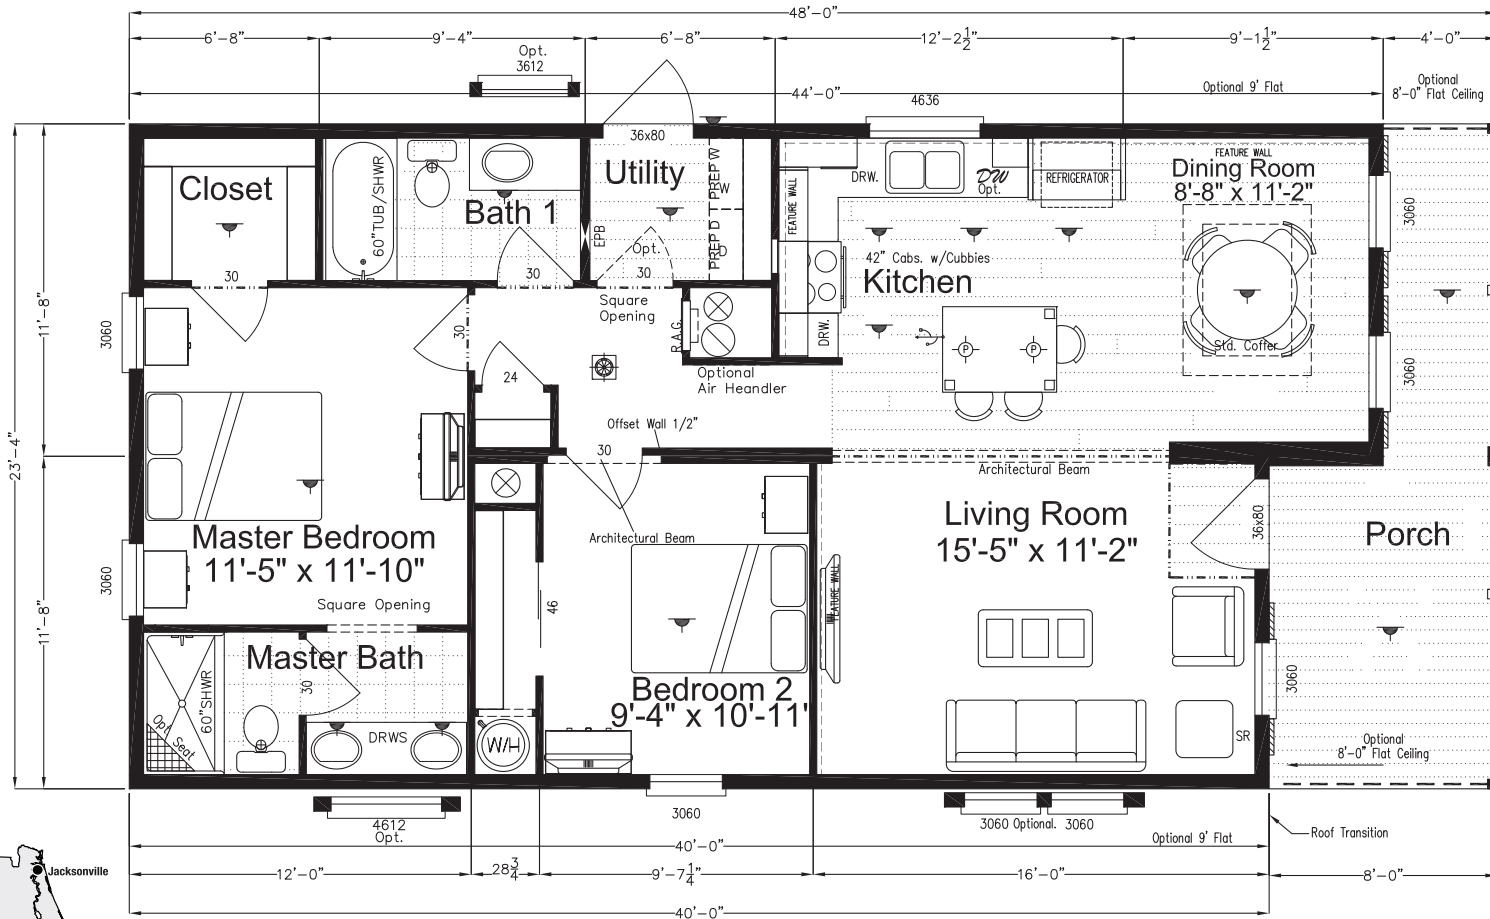

# Bonita

Cape Manor Series

# Factory Expo

"Factory Direct Pricing" HOME CENTERS

2 Bedroom, 2 Bath, Porch  
 Approx. 1,120 Sq. Ft. (includes Porch)

Last Updated: 2-3-17

Factory Expo Home Centers  
 611 South Frontage Road  
 Plant City, Florida 33563