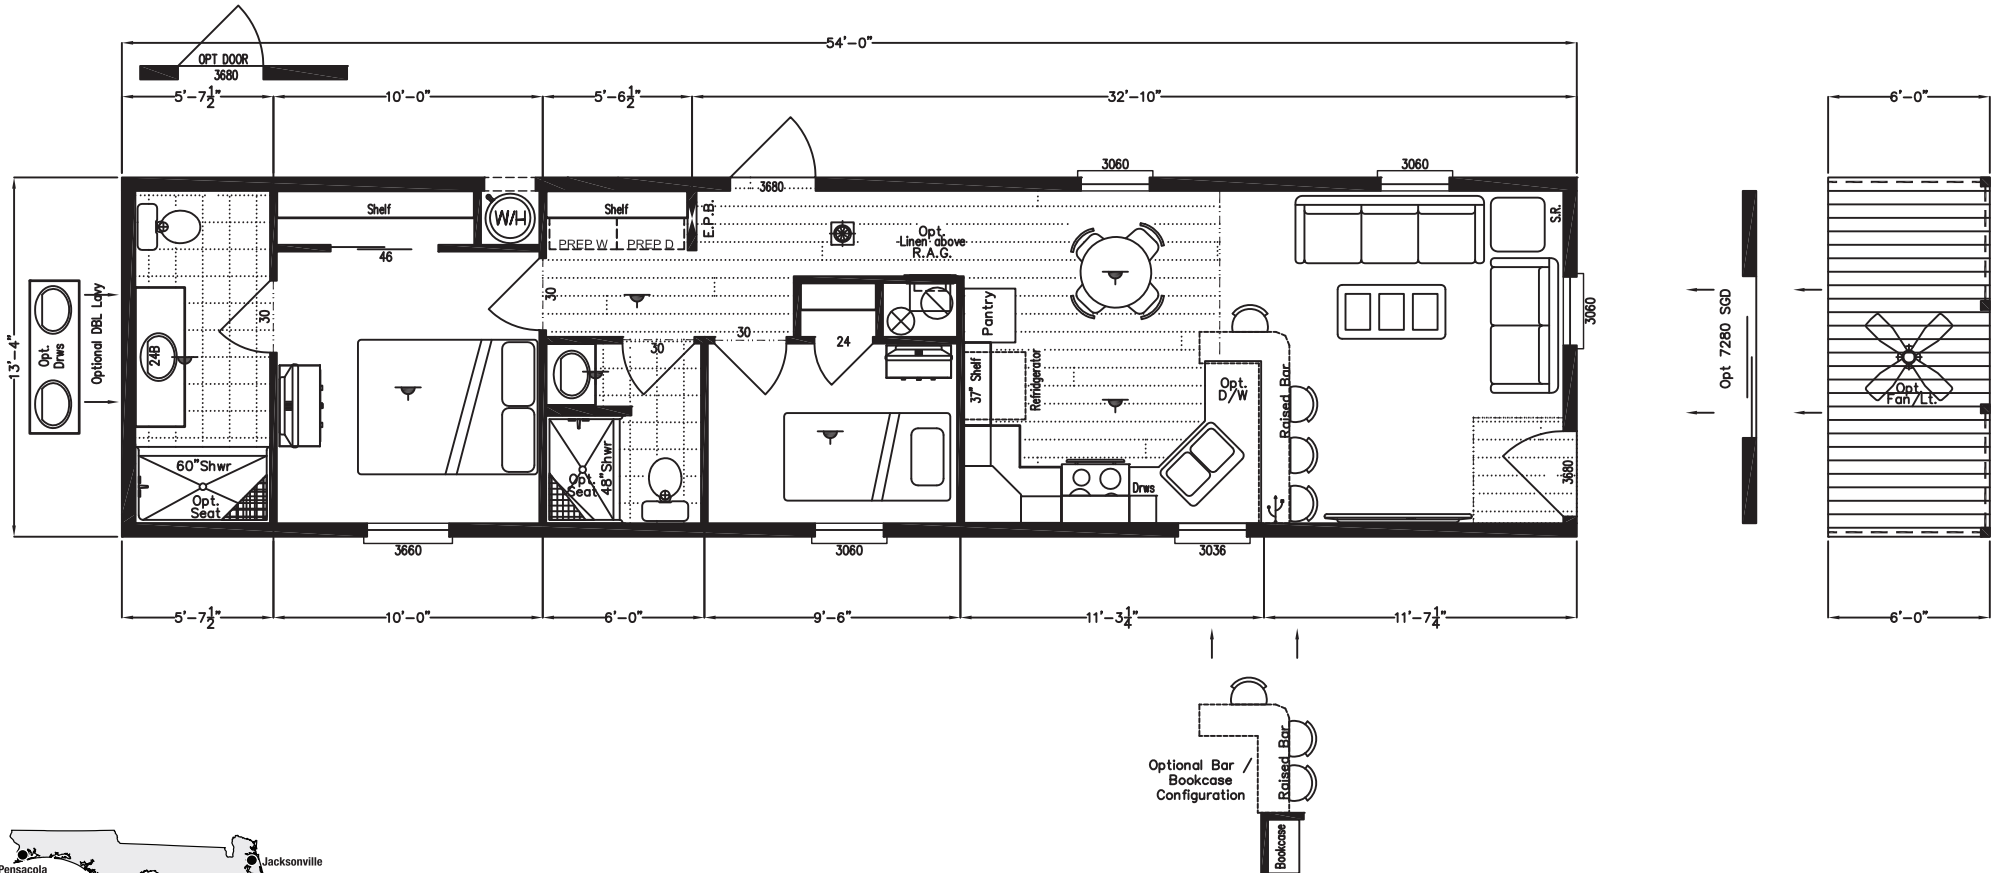

Bellaire

Atlantic Series

2 Bedroom, 2 Bath
Approx. 720 Sq. Ft.

Last Updated: 1-27-17

Factory Expo Home Centers
611 South Frontage Road
Plant City, Florida 33563

For Detailed Directions See Map On Our Website