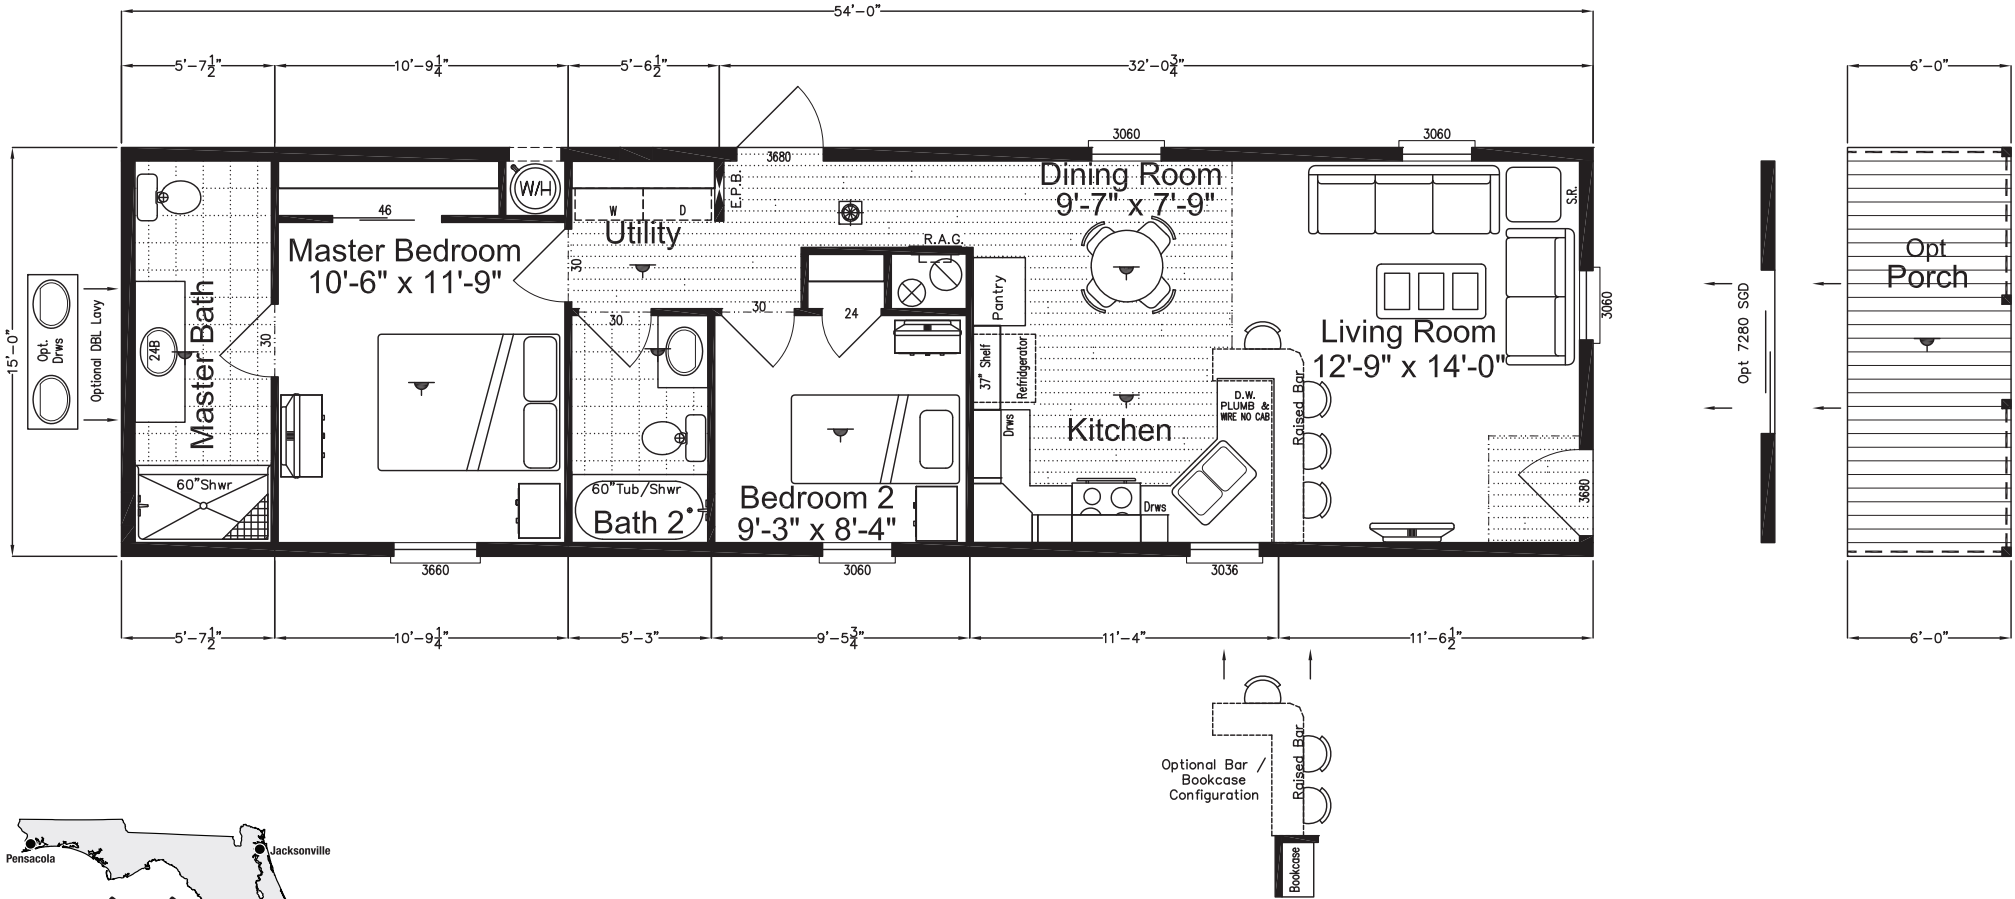

Bellaire II

Atlantic Series

Factory Expo

"Factory Direct Pricing" HOME CENTERS

2 Bedroom, 2 Bath
Approx. 811 Sq. Ft.

Last Updated: 2-3-17

Factory Expo Home Centers
611 South Frontage Road
Plant City, Florida 33563